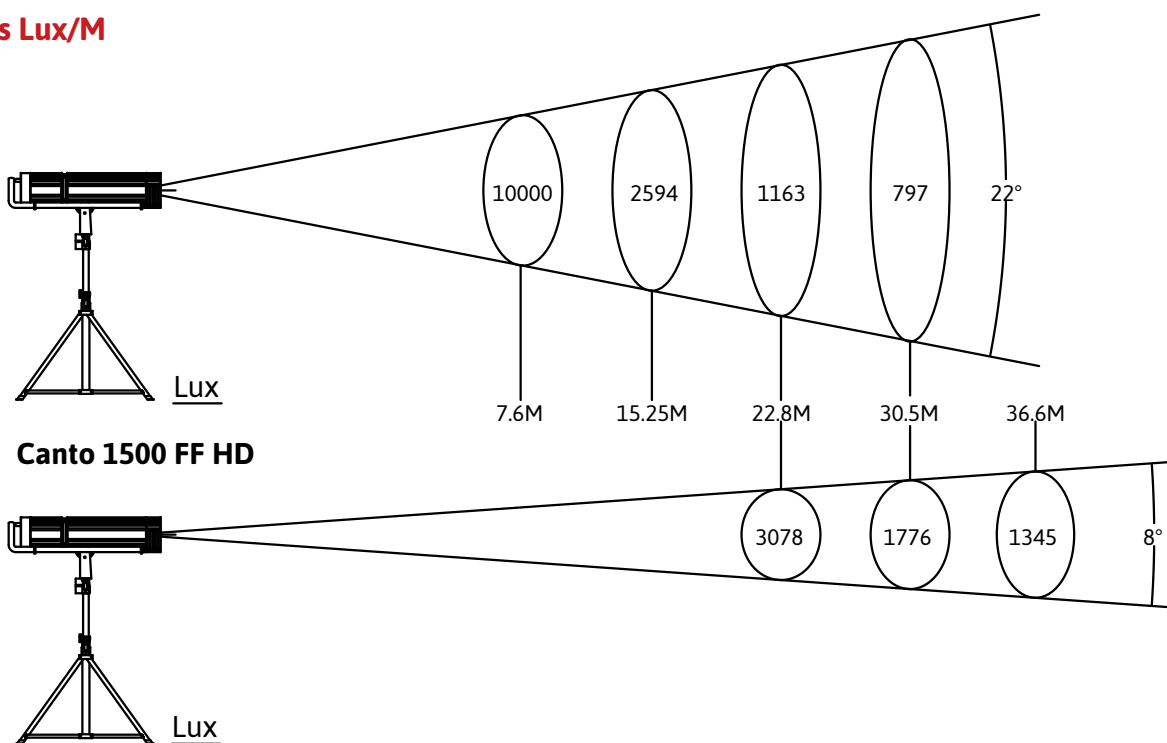

Unit Stats

- Double Condenser+ Zoom
- 68MM Glass Reflector
- Double Pole Micro Switch for Safety
- External PFC Ballast
- 8° to 22° Zoom
- 120V 18Amps
- Head 48 lbs.
- Ballast 19 lbs.

Lamp Types

Philips msr1500	PGJX50	6000K	750 Hours
1500 Watt MSR Gold Fast Fit	286971	6000K	750 Hours

Dimensions

Photometrics Foot Candles/Ft

Photometrics Lux/M

* Photometrics are an average of 3 readings taken in a real world small theater application.
 * Light readings measured with a Sekonic C-700 U Spectromaster Color Meter.
 * Measurements were taken with a new fixture.