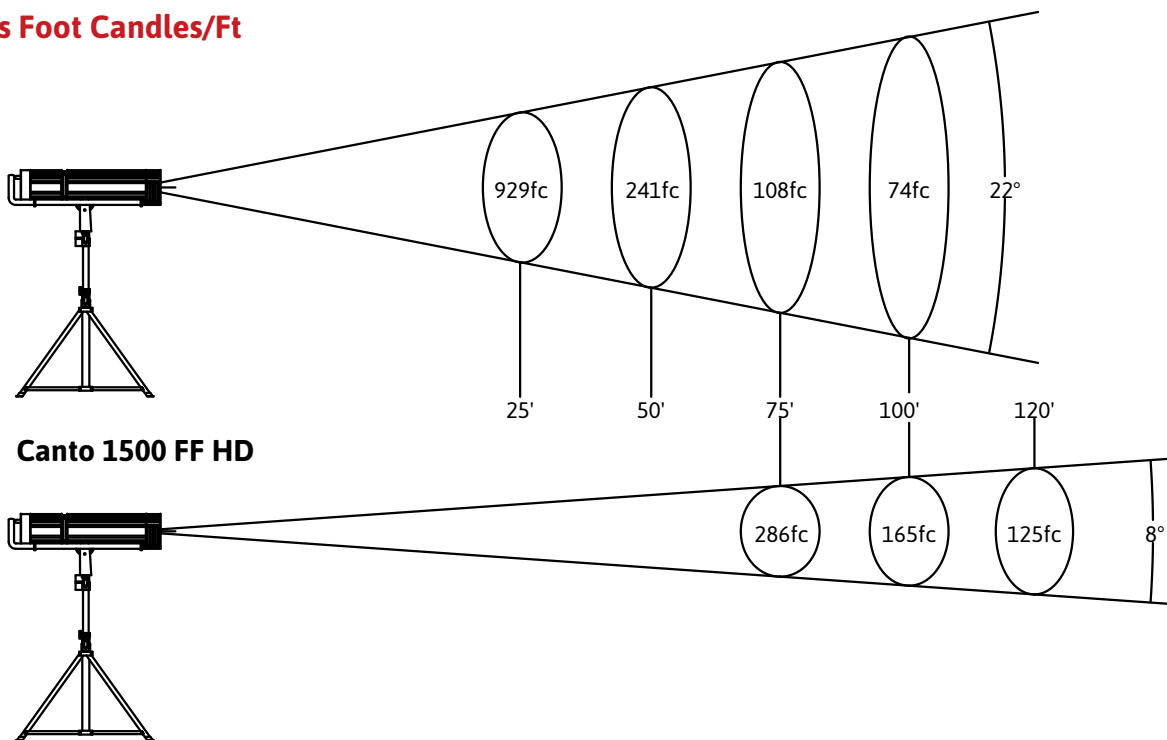

Unit Stats

- Double Condenser+ Zoom
- 68MM Glass Reflector
- Double Pole Micro Switch for Safety
- External PFC Ballast
- 8° to 22° Zoom
- 120V 18Amps
- Head 48 lbs.
- Ballast 19 lbs.

Lamp Types

Philips msr1500	PGJX50	6000K	750 Hours
1500 Watt MSR Gold Fast Fit	286971	6000K	750 Hours

Dimensions

Photometrics Foot Candles/Ft

Photometrics Lux/M

* Photometrics are an average of 3 readings taken in a real world small theater application.
 * Light readings measured with a Sekonic C-700 U Spectromaster Color Meter.
 * Measurements were taken with a new fixture.