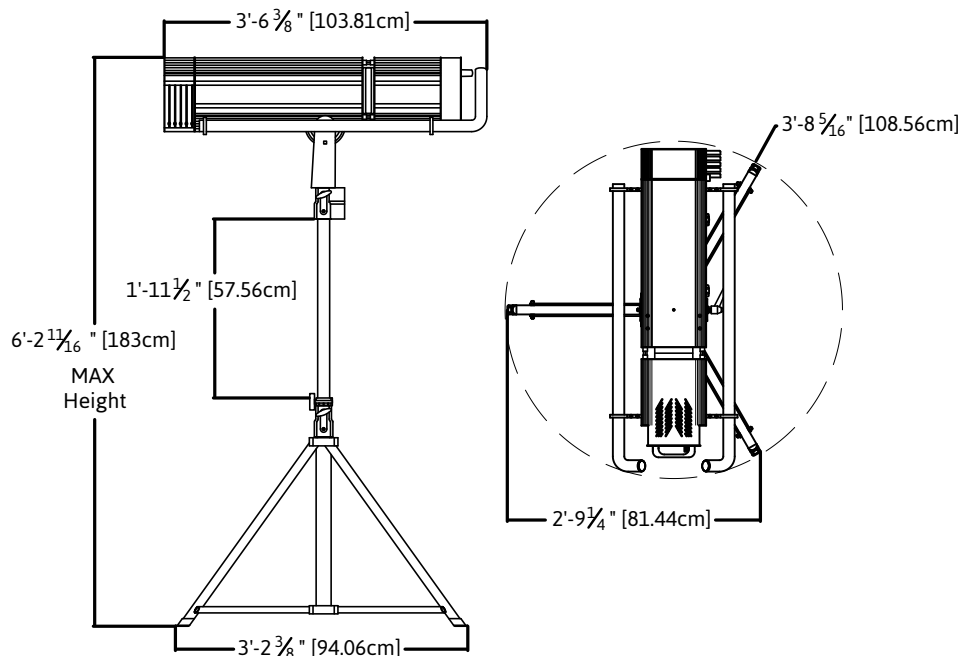

Dimensions