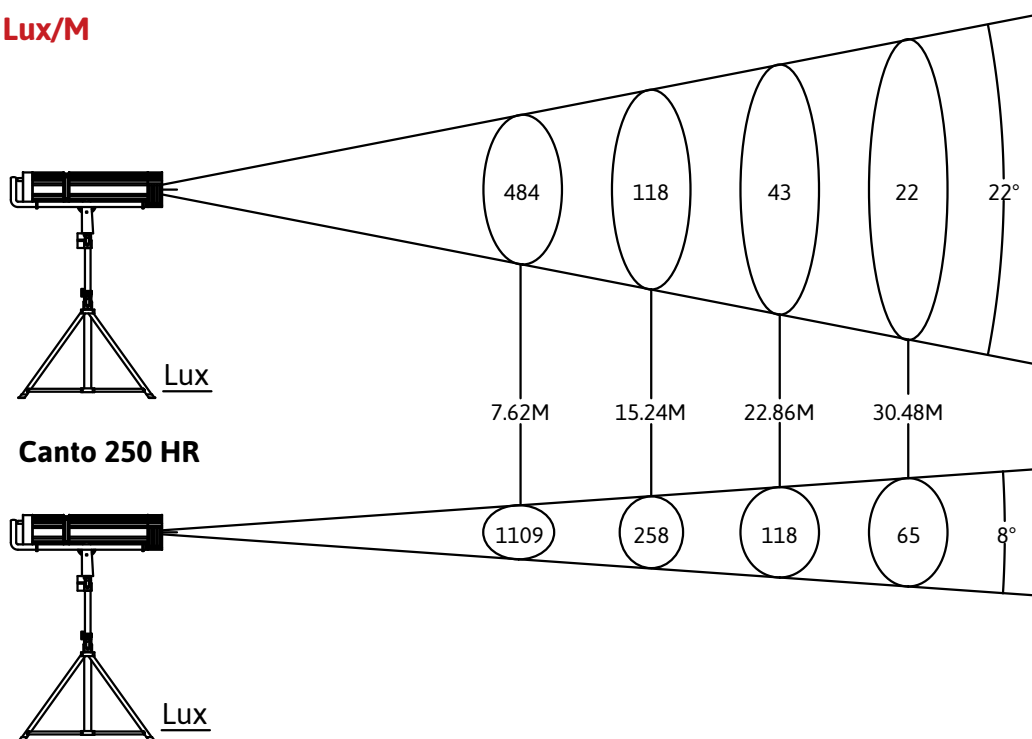

Unit Stats

- Double Condenser+ Zoom
- 68MM Glass Reflector
- Double Pole Micro Switch for Safety
- Internal Ballast
- 8° to 22° Zoom
- 120V
- Head 48 lbs.

Lamp Types

ST-250 HR	GZY9.5	3200K	4000 Hours
-----------	--------	-------	------------

Dimensions

Photometrics Foot Candles/Ft

Photometrics Lux/M

* Photometrics are an average of 3 readings taken in a real world small theater application.

* Light readings measured with a Sekonic C-700 U Spectromaster Color Meter.

* Measurements were taken with a new fixture.