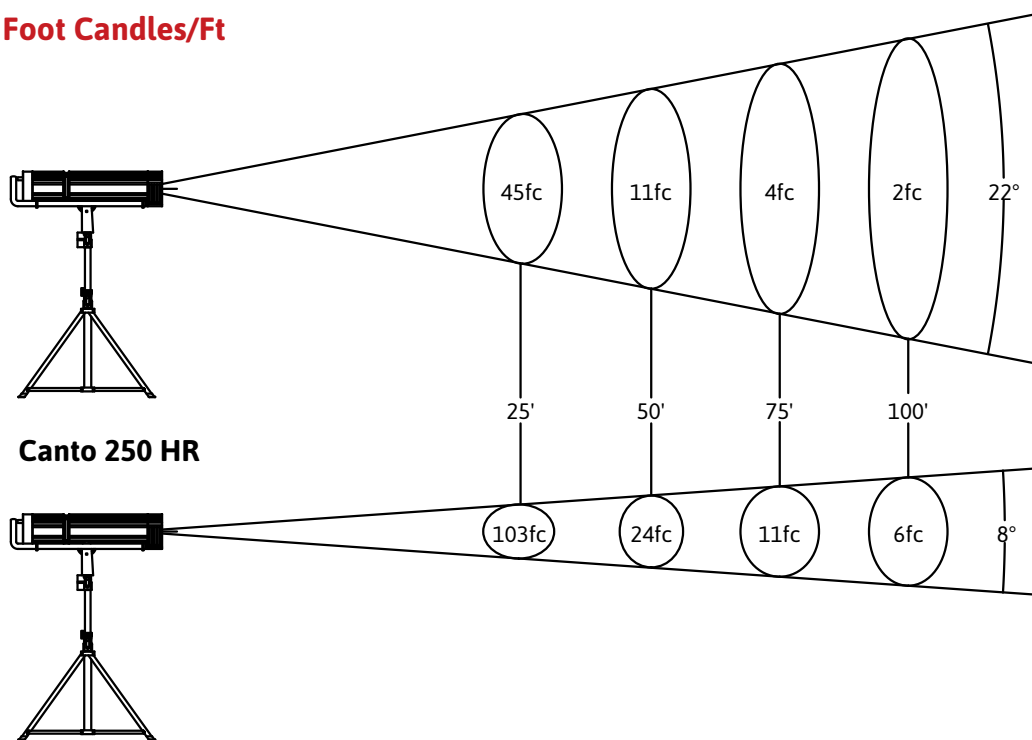

Unit Stats

- Double Condenser+ Zoom
- 68MM Glass Reflector
- Double Pole Micro Switch for Safety
- Internal Ballast
- 8° to 22° Zoom
- 120V
- Head 48 lbs.

Lamp Types

ST-250 HR	GZY9.5	3200K	4000 Hours
-----------	--------	-------	------------

Dimensions

Photometrics Foot Candles/Ft

Photometrics Lux/M

* Photometrics are an average of 3 readings taken in a real world small theater application.

* Light readings measured with a Sekonic C-700 U Spectromaster Color Meter.

* Measurements were taken with a new fixture.