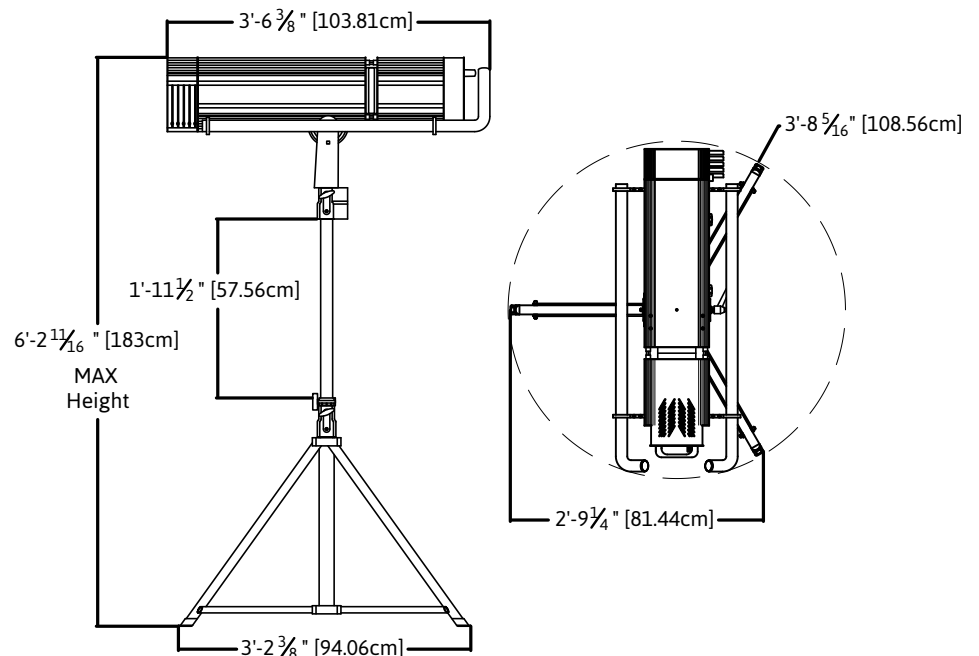

Dimensions